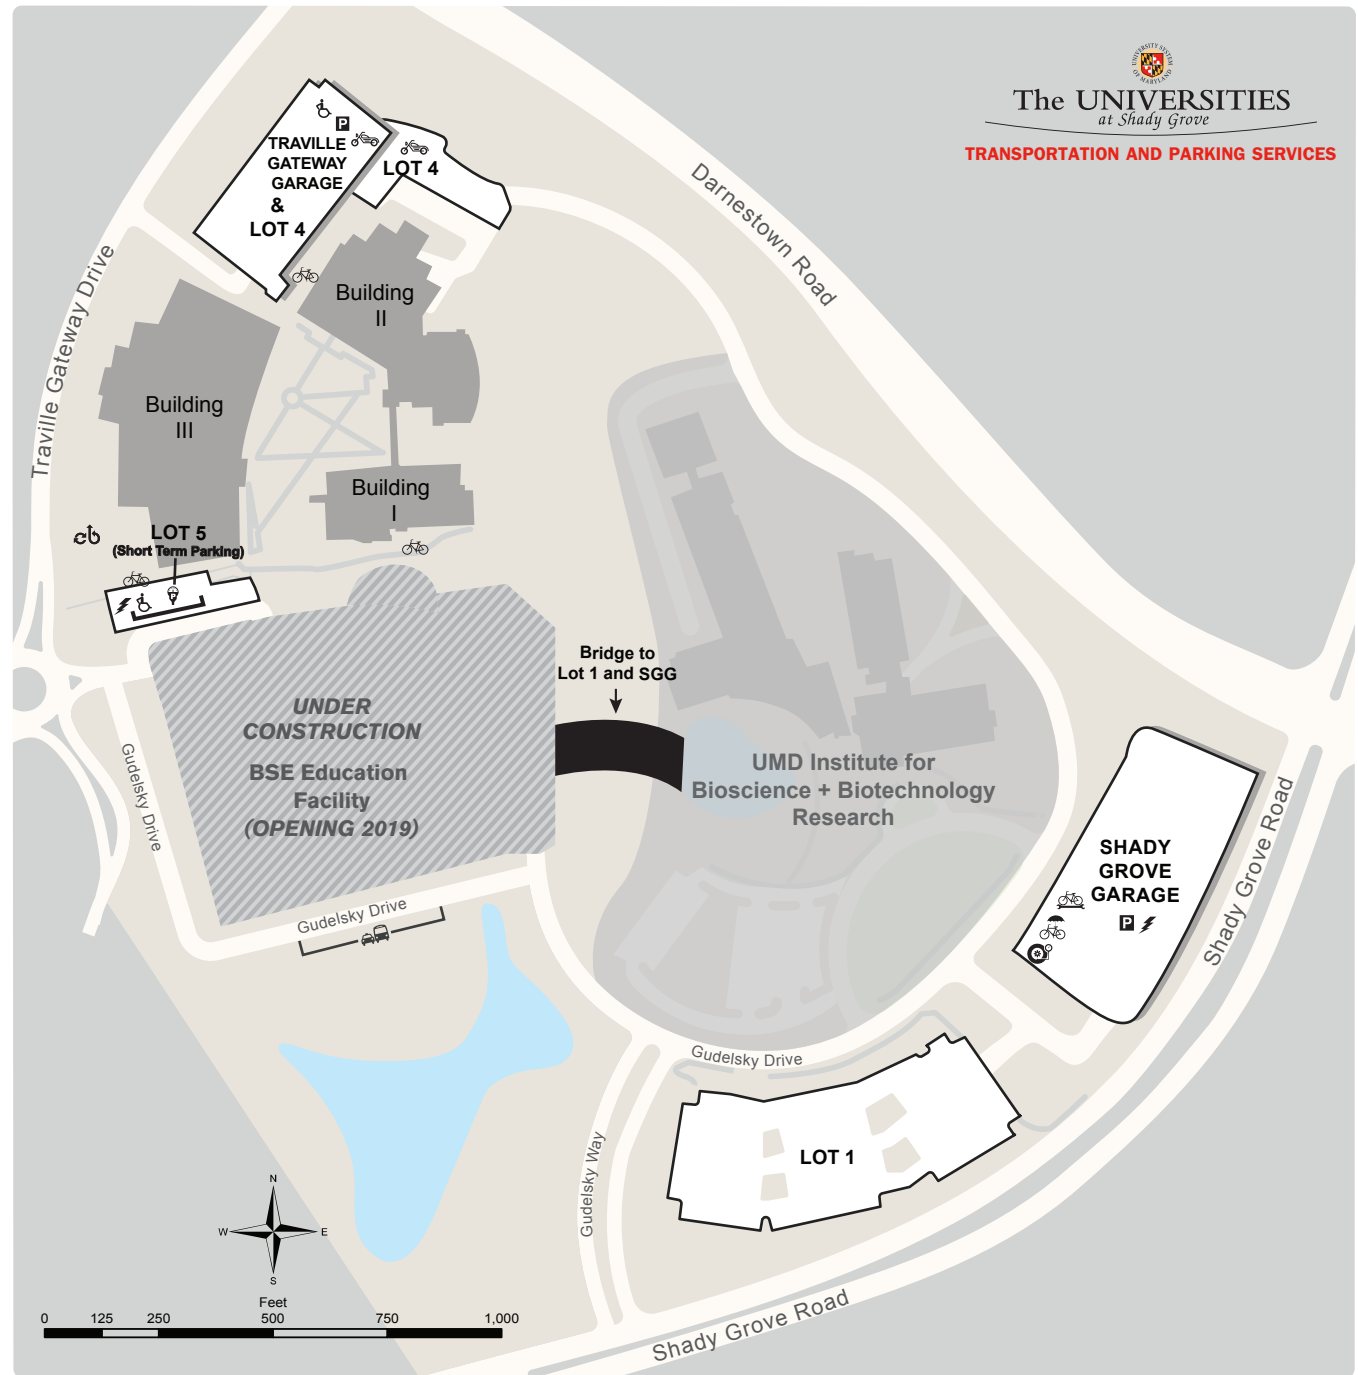

USG PARKING MAP

2017-2018

LEGEND

 Visitor Parking	 Charging Station
 Disabled Parking	 Bikeshare Station
 Bicycle Parking	 Motorcycle Parking
 Covered Bike Parking	 Car Tire Pump
 Bike Repair Station	 Service Parking
	 Short Term Parking (20 mins)

Weekend Parking Rates \$1/hour (Maximum \$5/day)
Friday 11pm - Monday 6am

PARKING ASSIGNMENTS

Employee Parking LOT 4
Traville Gateway Garage
Shady Grove Garage (overflow)

Student Parking LOT 1
Shady Grove Garage
Levels 2-6 of Traville Gateway Garage: M-F;
4pm - 6am & All Day on Weekends

Visitor Parking Levels 2-6 of Traville Gateway Garage
Shady Grove Garage

NOTE: Printed map subject to change. Visit our website at <https://www.shadygrove.umd.edu/about-usg/directions-transportation/parking> for the most current map.

The **UNIVERSITIES**
at Shady Grove

TRANSPORTATION AND PARKING SERVICES